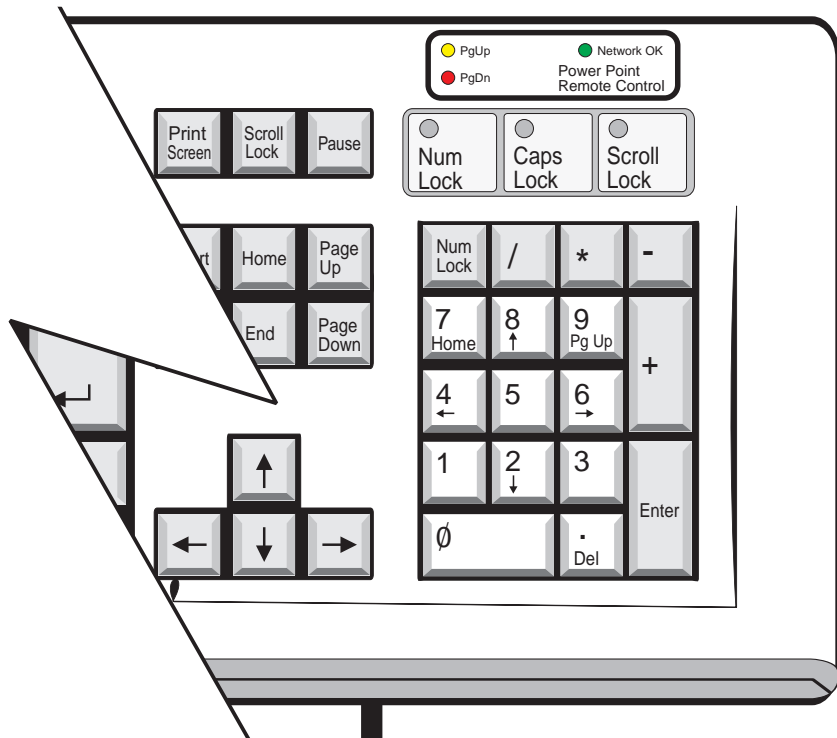

This allows a presenter to be controlling one computer while the other is being configured for the next presentation. One computer could be a Mac and the other an IBM if required.

Selection of which computer to control is done by the "Computer Select" button which steps through the options of "A", "B" or "A+B".

Monitoring of cable and connections via a "Lectern OK" LED.

Lectern Buttons.

Only 2 controls: Forward and Back. Nothing else to confuse a stressed presenter.

A confidence LED indicates when a button has been pressed.

Keyboard.

Connection to the computer is via a modified keyboard which has an addition cable for the Control Unit. All keyboard keys and functions remain 100% operational. The control is achieved by remotely "pressing" the page up and down keys. These keys are compatible with Microsoft's Power Point and Corel's presentation software.

The units are connected together using readily available standard 3 pin XLR microphone cables. Maximum cable length is in excess of 200 metres. It will run down an audio multicore quite happily.

Modified keyboard connects to Power Point Computer