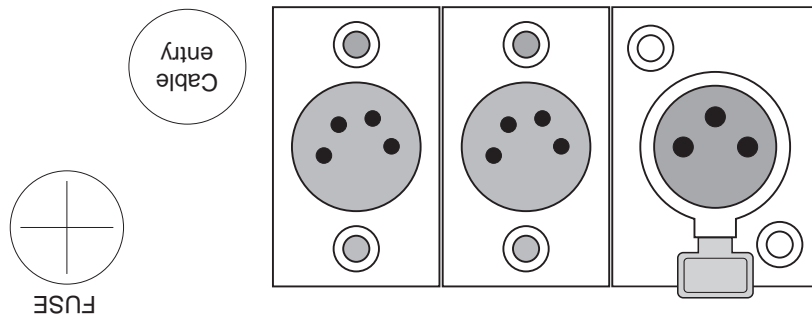

The units are connected together using readily available standard 3 pin XLR microphone cables. Maximum cable length is in excess of 200 metres. It will run down an audio multicore quite happily.

Modified keyboard connects to Power Point Computer

Optional keyboard for 2nd Power Point Computer

3 pin XLR cable

Lectern Unit

Control Unit (120mm x 180mm x 55mm)

Power Point Master. End of box

240V 50Hz
20 Watts Max.
FUSE: 100mA
Fast Blow

**Keyboard
"A"**

**Keyboard
"B"**